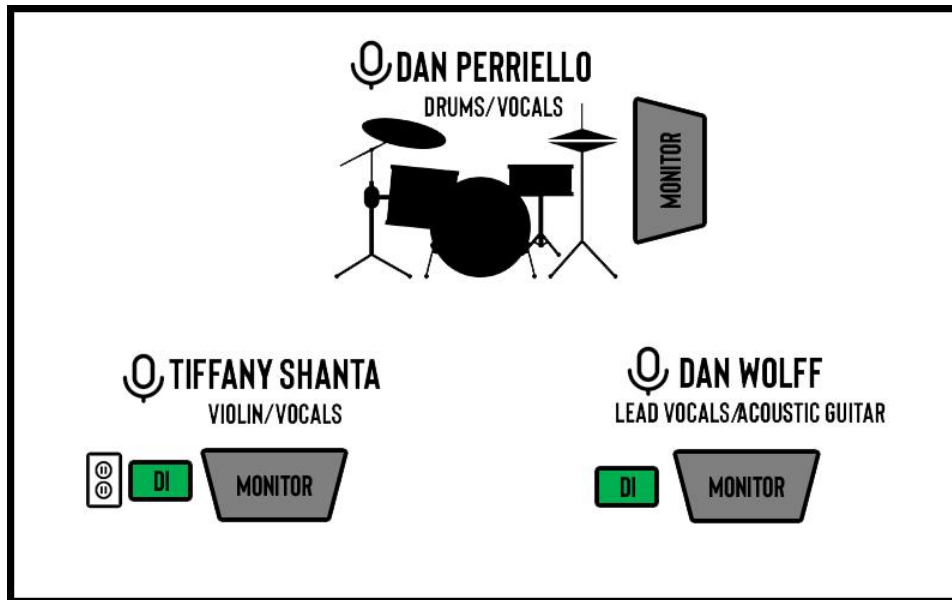

DAN WOLFF TRIO

DAN WOLFF (LEAD VOCALS, ACOUSTIC GUITAR)

- ACOUSTIC GUITAR THROUGH A DI
- WILL NEED A VOCAL MICROPHONE (SM58)
- WILL NEED A BOOM STAND
- WILL NEED A MONITOR

DAN PERRIELLO (DRUMS, VOCALS)

- STANDARD DRUM KIT - MIC'D
- WILL NEED A VOCAL MICROPHONE (SM58)
- WILL NEED A BOOM STAND
- WILL NEED A MONITOR

TIFFANY SHANTA (VIOLIN/VOCALS)

- VIOLIN THROUGH A DI
- WILL NEED A VOCAL MICROPHONE (SM58)
- WILL NEED A BOOM STAND
- WILL NEED A MONITOR